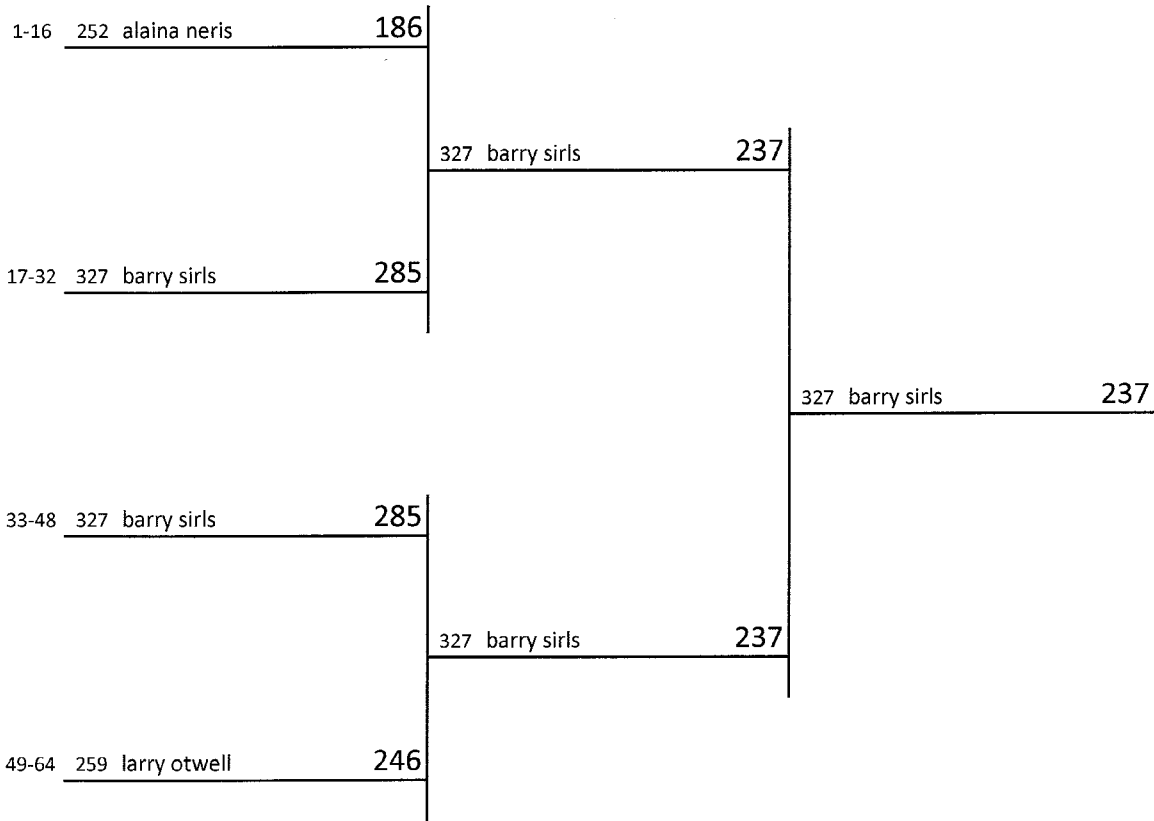

Mega Bracket #26 Handicap

1st place	327 barry sirls	$140
2nd place	327 barry sirls	$70
3rd place	259 larry otwell	$40
4th place	252 alaina neris	$30