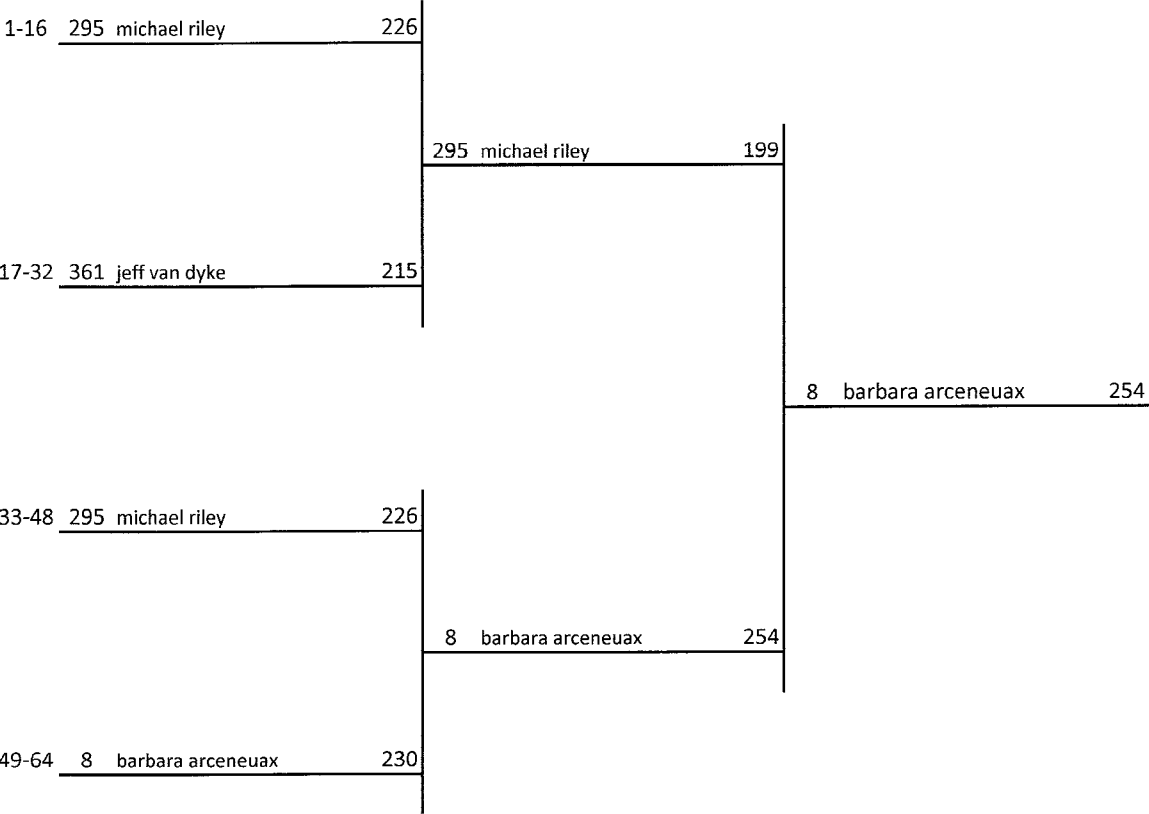

Mega Bracket #21 Handicap

#REF!

1st place	8 barbara arceneuax	$140
2nd place	295 michael riley	$70
3rd place	295 michael riley	$40
4th place	361 jett van dyke	$30