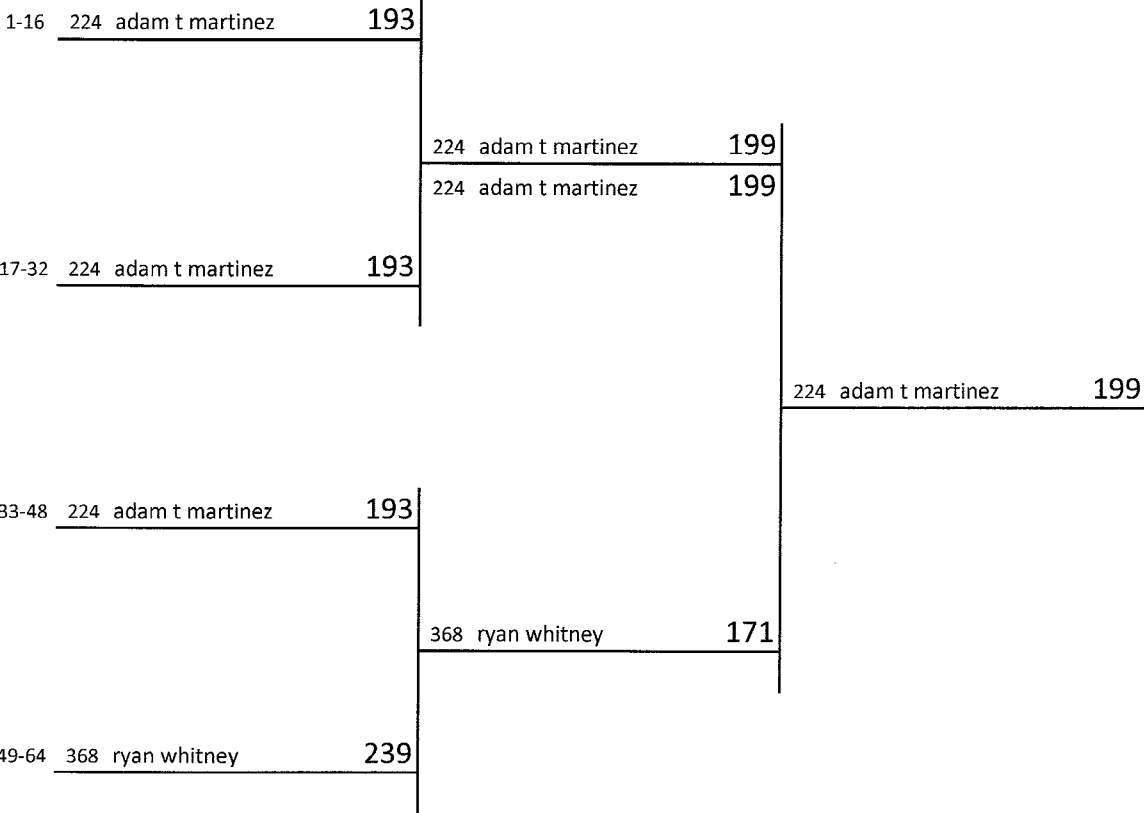

1st place	224 adam t martinez	$140
2nd place	224 adam t martinez	$70
3rd place	368 ryan whitney	$40
4th place	224 adam t martinez	$30