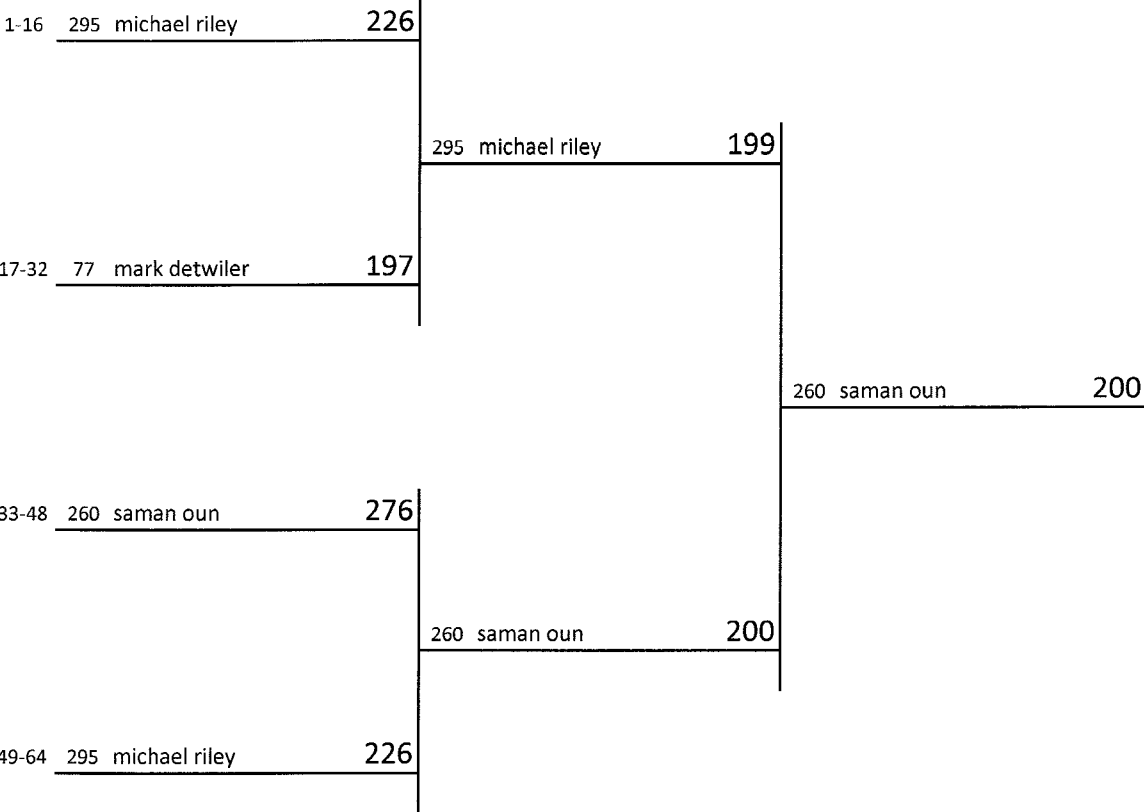

Mega Bracket #23 Handicap

1st place	260 saman oun	$140
2nd place	295 michael riley	$70
3rd place	295 michael riley	$40
4th place	77 mark detwiler	$30