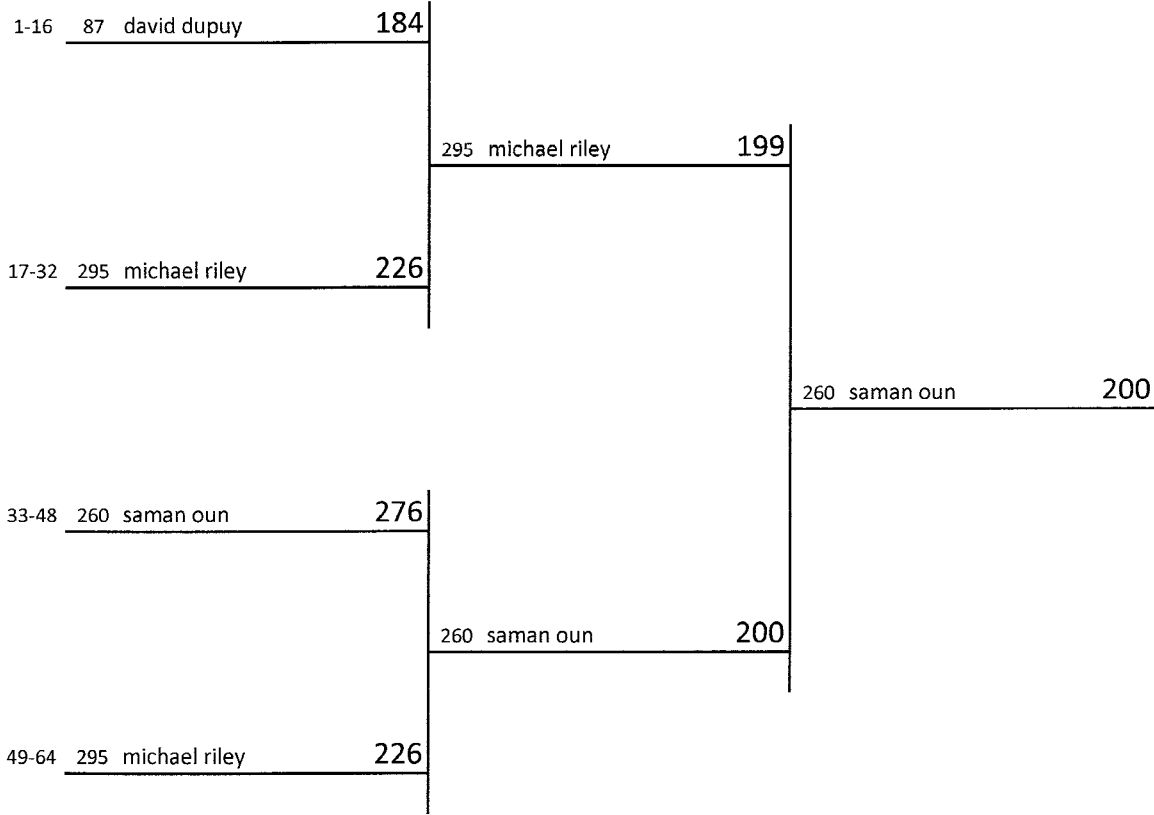

Mega Bracket #24 Handicap

1st place	260 saman oun	$140
2nd place	295 michael riley	$70
3rd place	295 michael riley	$40
4th place	87 david dupuy	$30